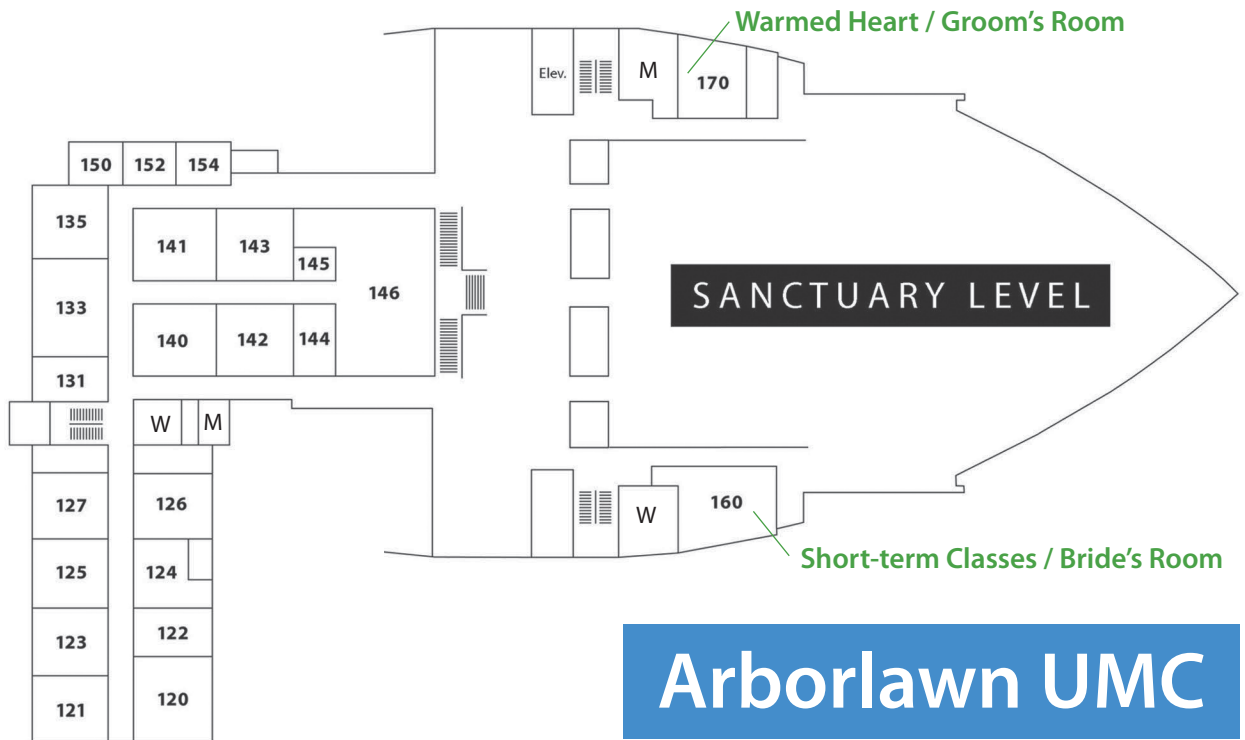

**FaithWalk
Rotation**
Rooms 133-146

Nursery
Rooms 124-127

Pre-School
Rooms 120-123

Arborlawn UMC

BALCONY LEVEL

SAM BUILDING

Adult Sunday School Classes

Ben Feemster NT	271	Friendship	231
Bible Study	270	The Journey	212
Co-Workers	221	New Hope	225
Connections	224	Open Door	223
Cornerstone	260	Saints & Sinners	261
Covenant	S-21	Searchers	214
Crossing Point	222	Sojourners	210
Faith Bible	220	Warmed Heart	170