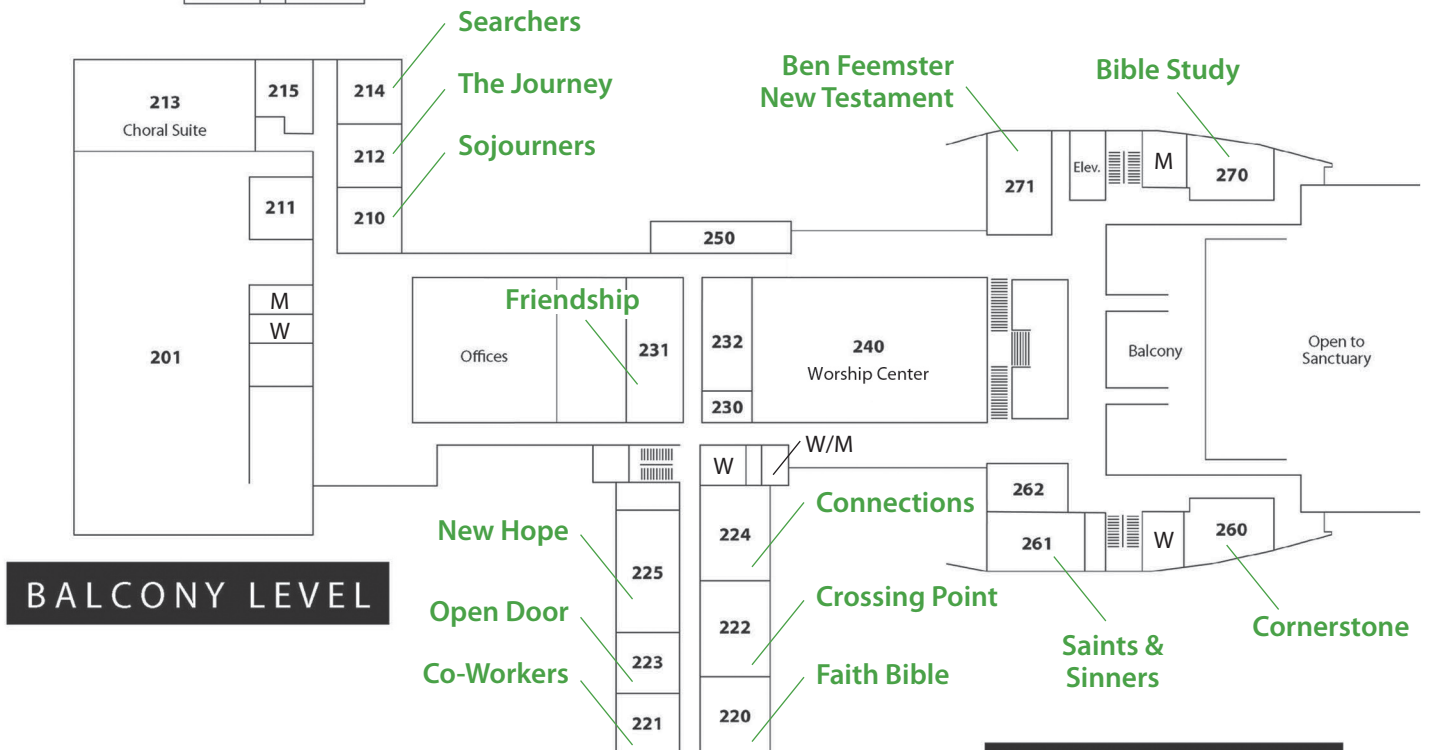

**FaithWalk
Rotation**
Rooms 133-146

Nursery
Rooms 124-127

Pre-School
Rooms 120-123

Arborlawn UMC

BALCONY LEVEL

SAM BUILDING

Adult Sunday School Classes

Ben Feemster NT	271	Friendship	231
Bible Study	270	The Journey	212
Co-Workers	221	New Hope	225
Connections	224	Open Door	223
Cornerstone	260	Saints & Sinners	261
Covenant	S-21	Searchers	214
Crossing Point	222	Sojourners	210
Faith Bible	220	Warmed Heart	170